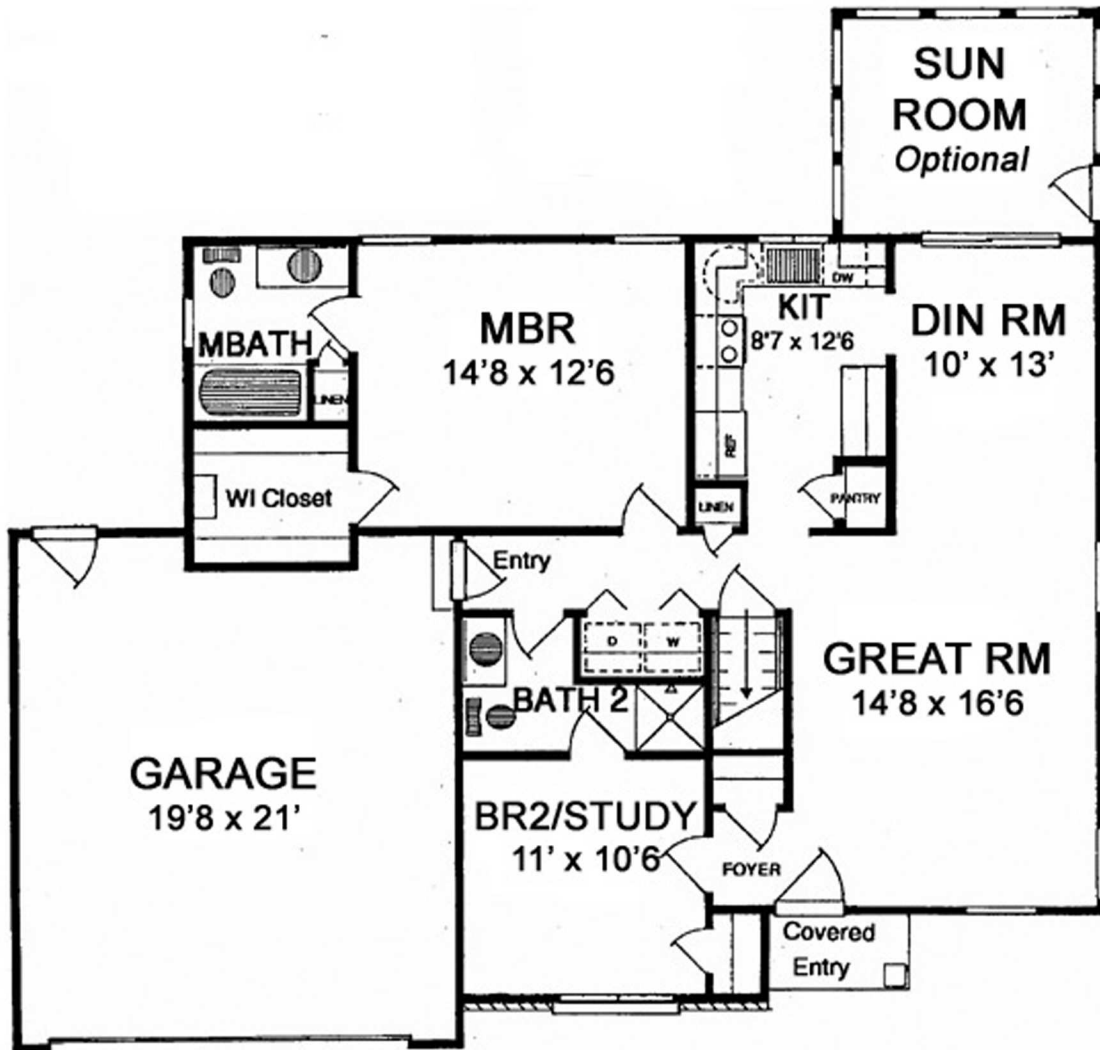

HAMLIN MEADOWS

Custom Homes for Active Seniors, by Beehler Construction

CALL (585) 392-2979 OR (585) 392-1642

EMAIL: INFO@BEEHLERCONSTRUCTION.COM