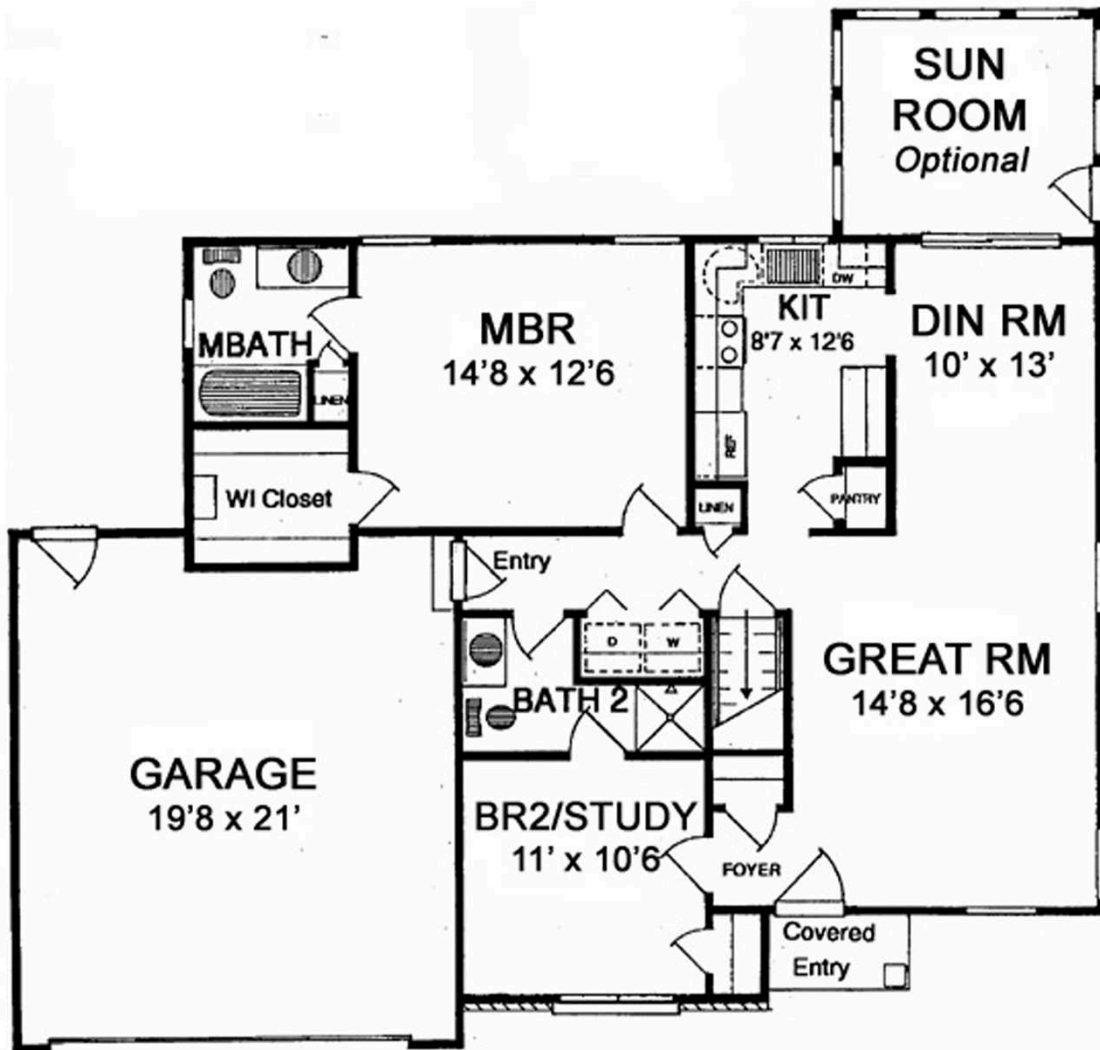

# The Heather 1129

## STANDARD FEATURES:

- 1129 SQ FT
- 2 BEDROOMS
- 2 BATHROOMS
- 2 CAR GARAGE

## AVAILABLE OPTIONS:

- SUN ROOM
- BAY WINDOW
- BRICK FRONT
- FIREPLACE
- GEOTHERMAL HEAT & A/C
- EXTENDED MASTER SUITE
- TILE & LAMINATE FLOORS

STARTING AT \$152,900