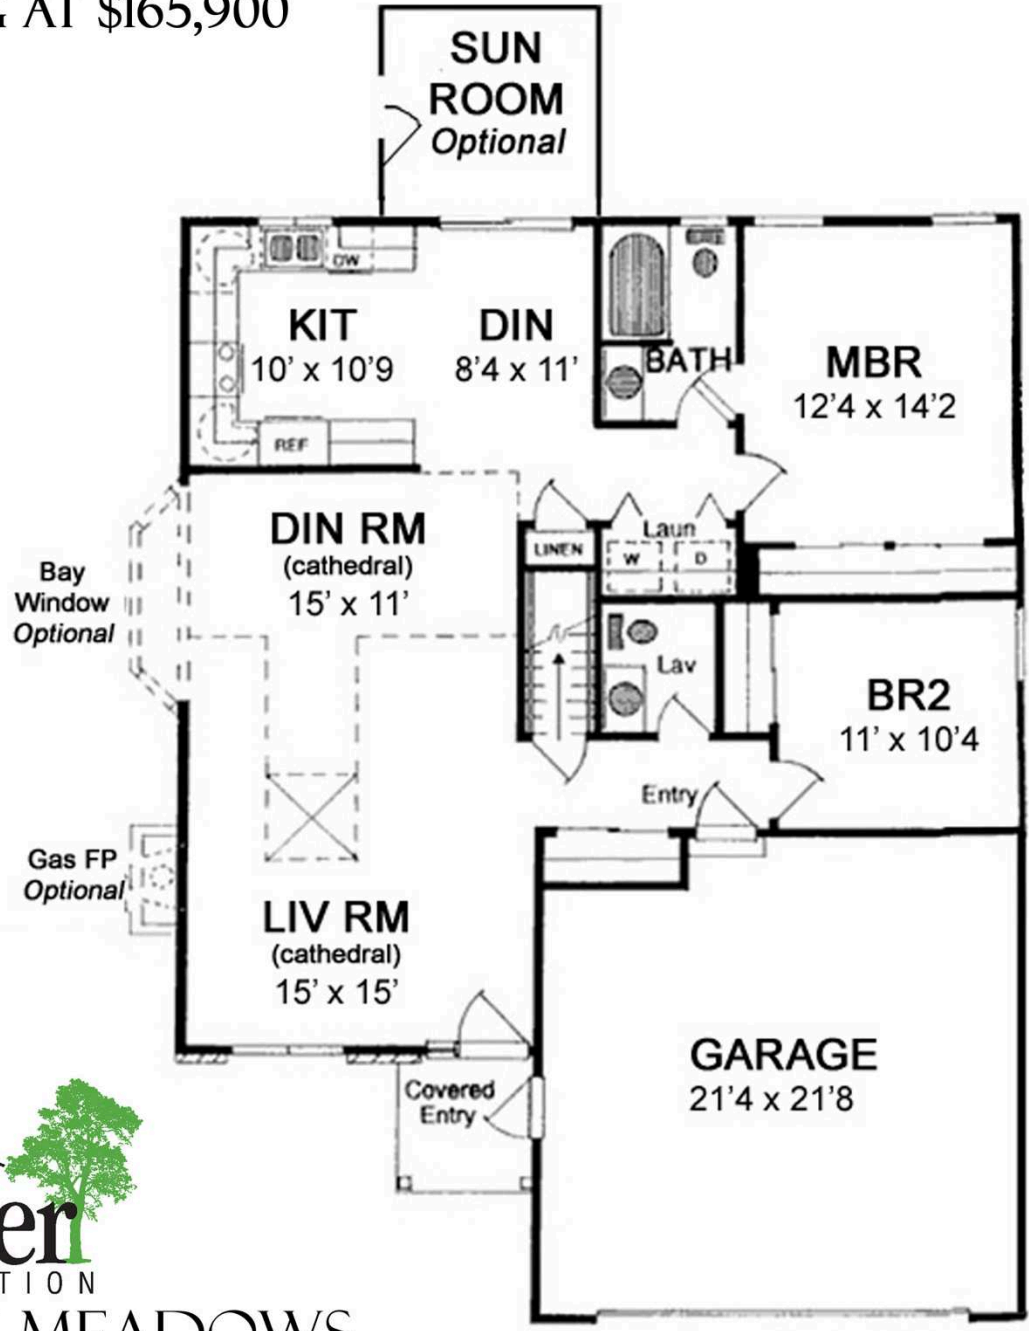

# The Lily 1242

## STANDARD FEATURES:

- 1242 SQ FT
- 2 BEDROOMS
- 2 BATHROOMS
- 2 CAR GARAGE

## AVAILABLE OPTIONS:

- SUN ROOM
- BAY WINDOW
- BRICK FRONT
- FIREPLACE
- GEOTHERMAL HEAT & AC
- EXTENDED MASTER SUITE
- TILE & LAMINATE FLOORS

STARTING AT \$165,900

**Beehler**  
CONSTRUCTION  
HAMLIN MEADOWS