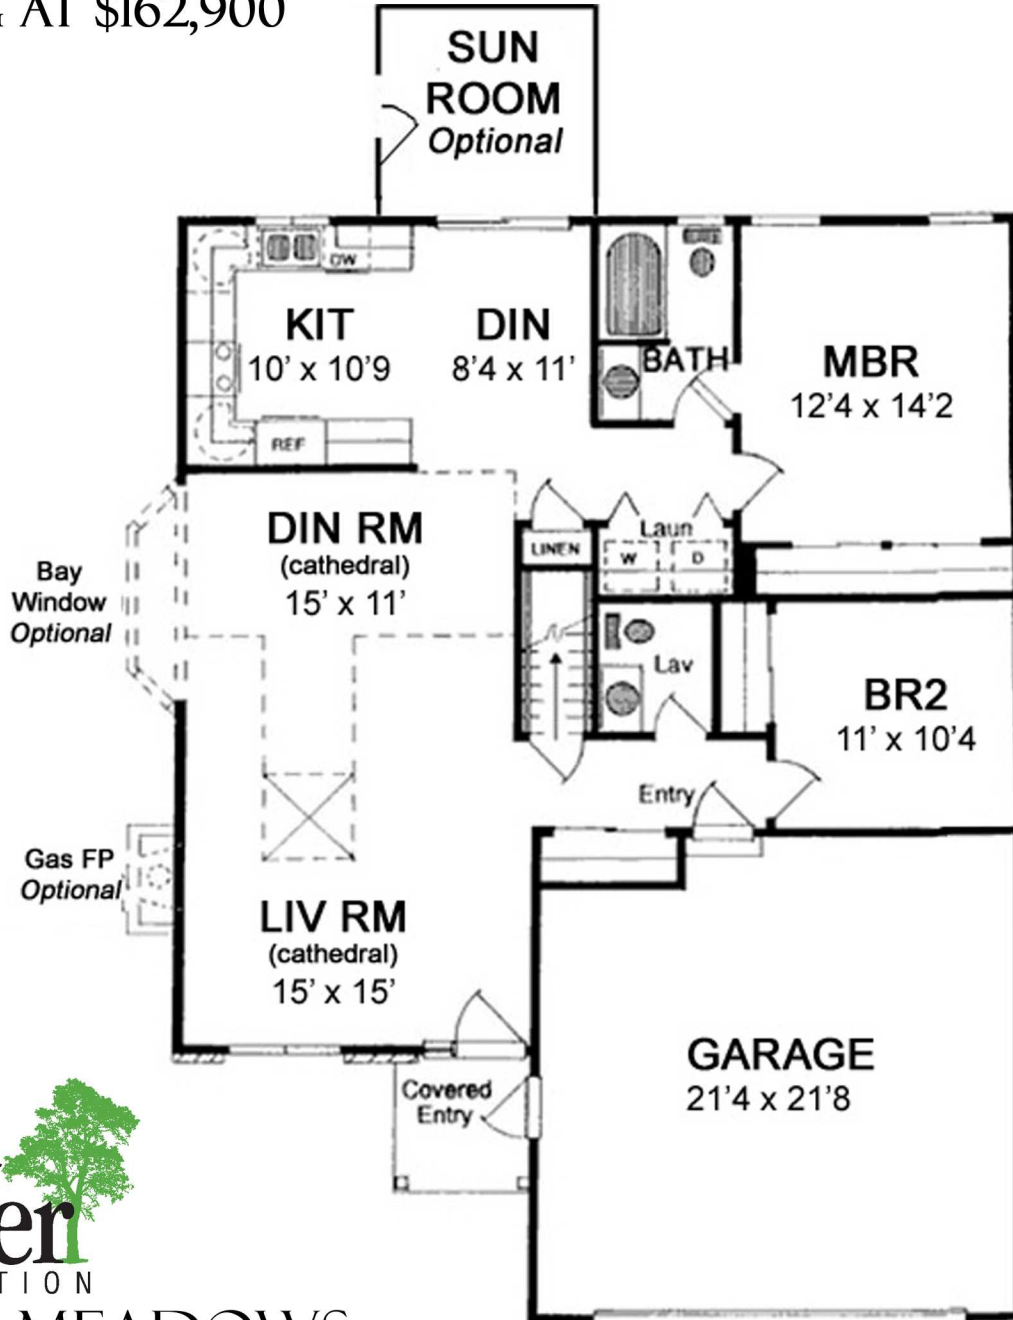

# The Lily 1242

## STANDARD FEATURES:

- 1242 SQ FT
- 2 BEDROOMS
- 2 BATHROOMS
- 2 CAR GARAGE

## AVAILABLE OPTIONS:

- SUN ROOM
- BAY WINDOW
- BRICK FRONT
- FIREPLACE
- GEOTHERMAL HEAT & A/C
- EXTENDED MASTER SUITE
- TILE & LAMINATE FLOORS

STARTING AT \$162,900