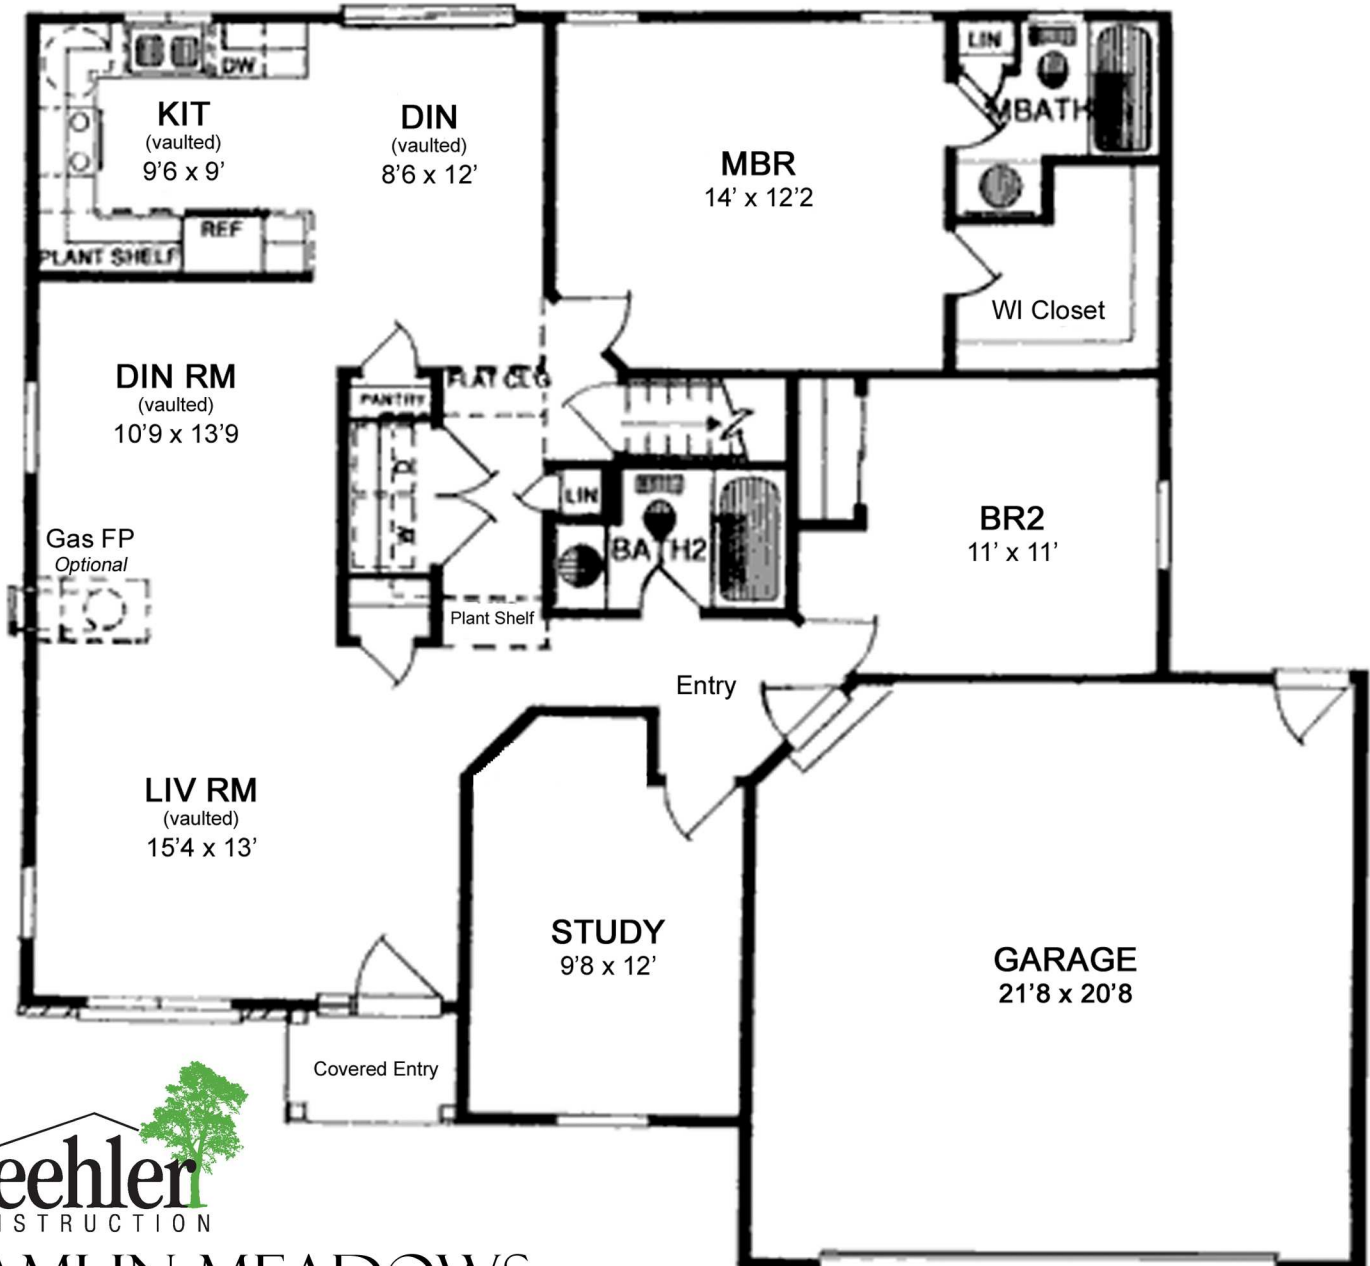

HAMLIN MEADOWS

Custom Homes for Active Seniors, by Beehler Construction

CALL (585) 392-2979 OR (585) 392-1642

EMAIL: INFO@BEEHLERCONSTRUCTION.COM