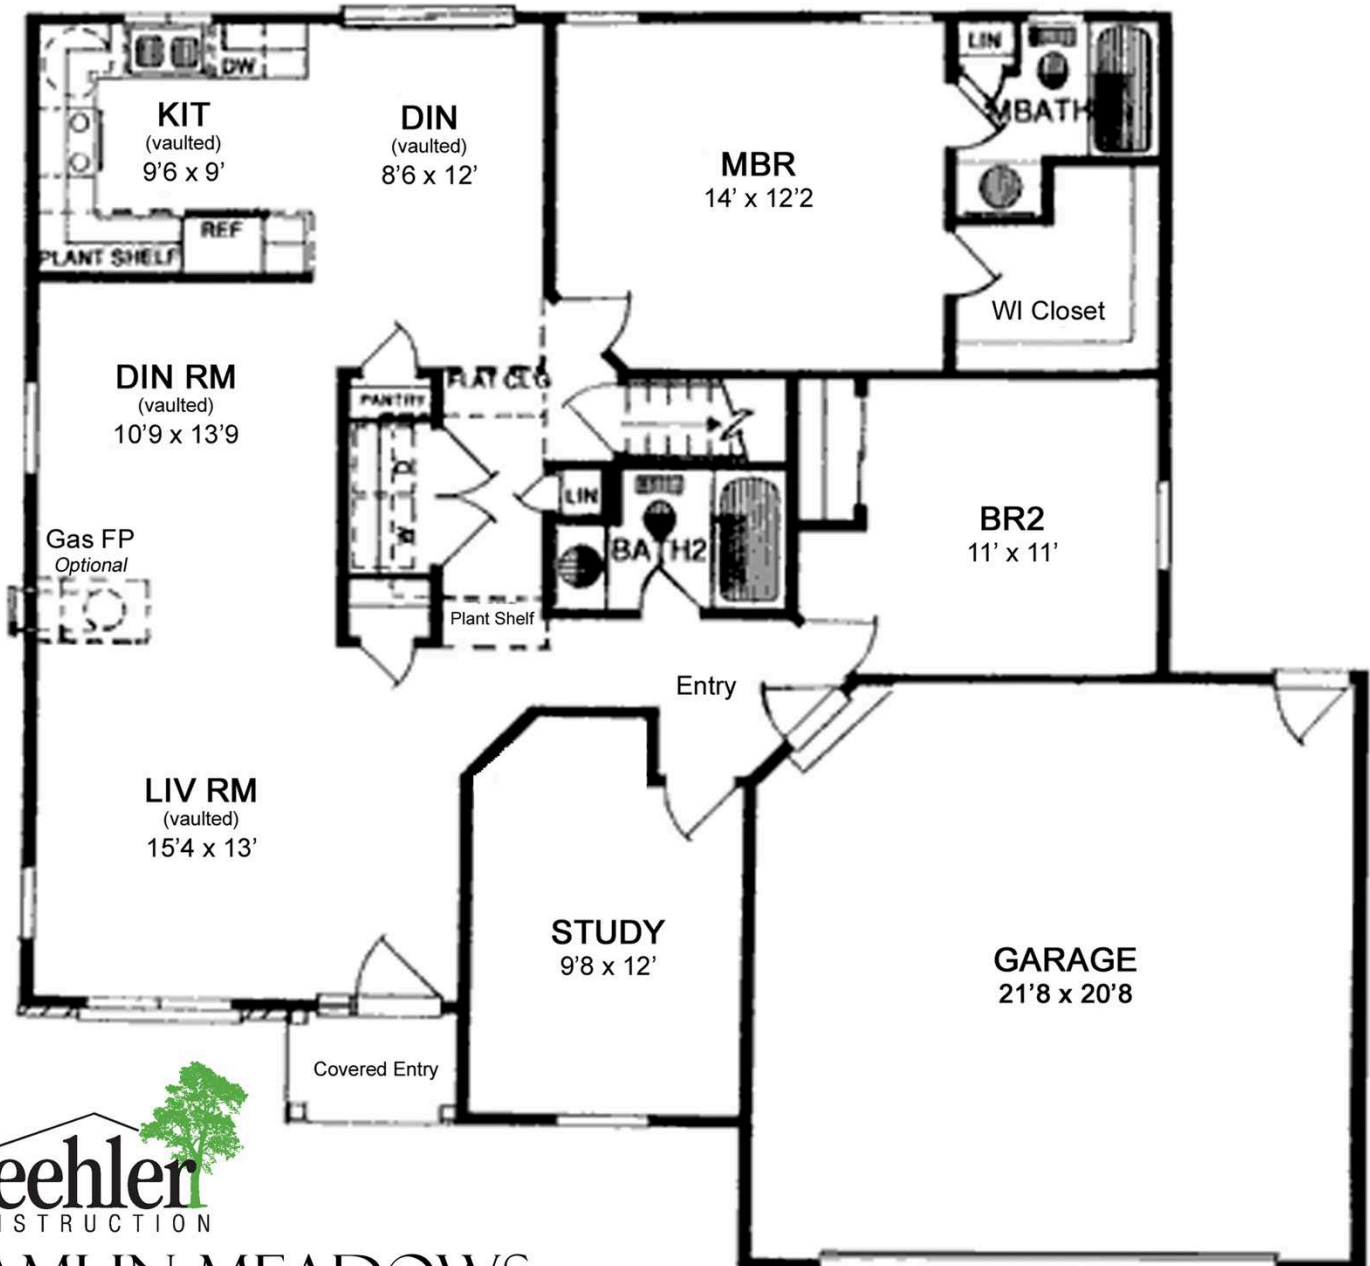

HAMLIN MEADOWS

Custom Homes for Active Seniors, by Beehler Construction

CALL (585) 392-2979 OR (585) 392-1642

EMAIL: INFO@BEEHLERCONSTRUCTION.COM