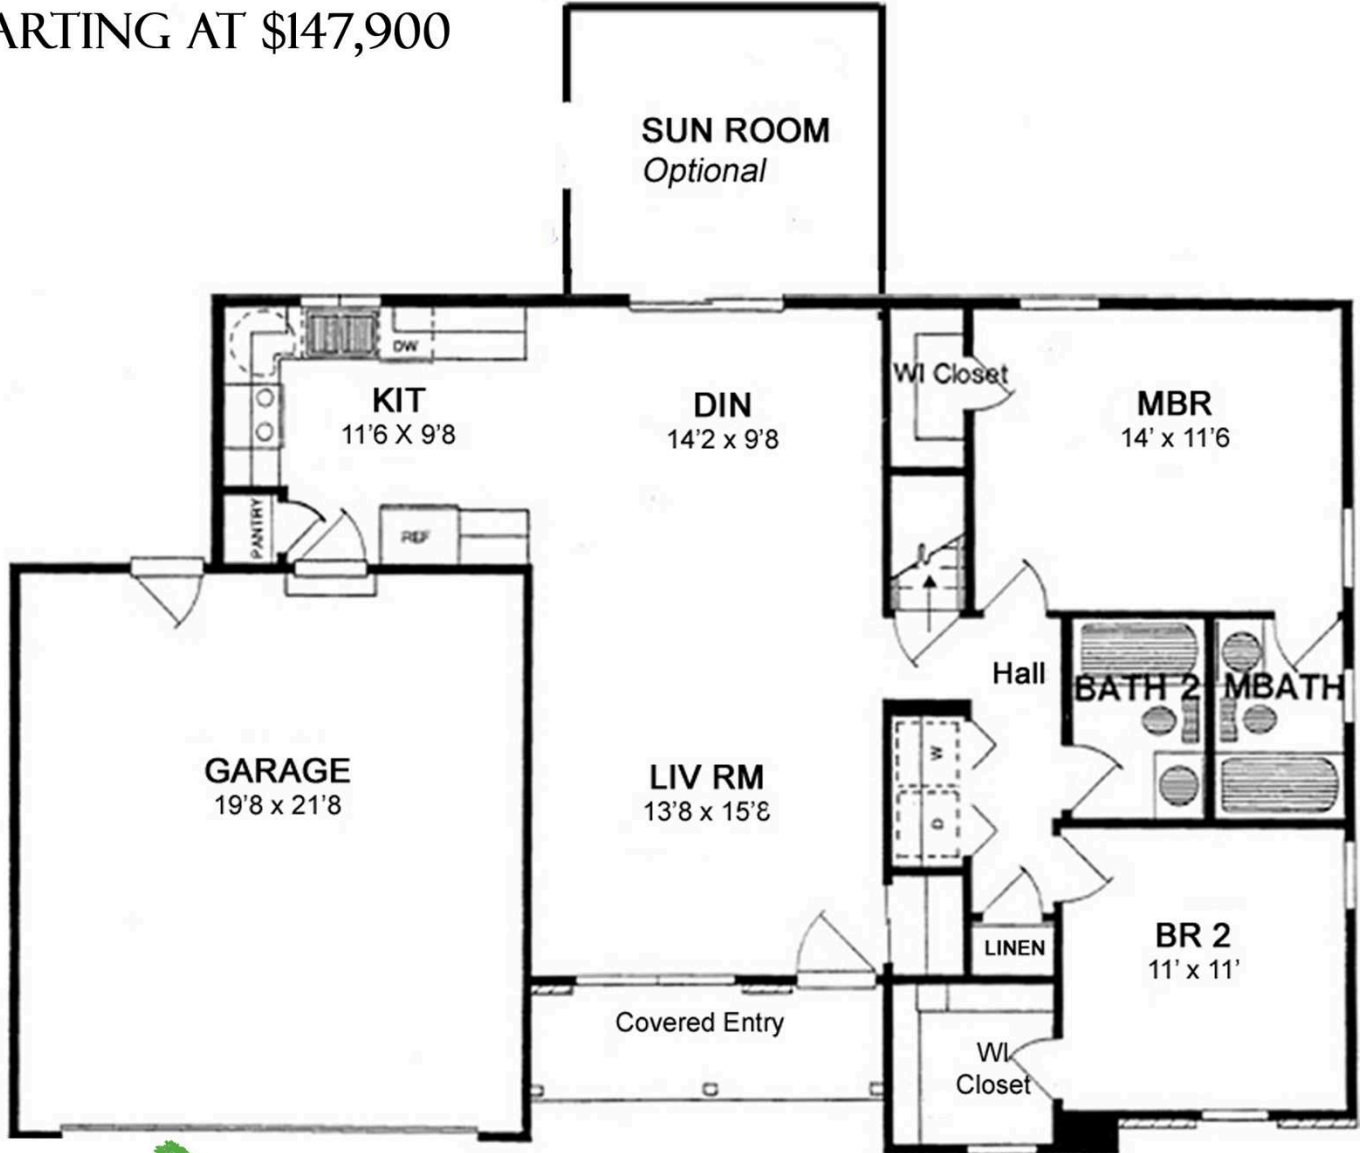

AVAILABLE OPTIONS:

- -SUN ROOM
- -BAY WINDOW
- -BRICK FRONT
- -FIREPLACE
- -GEOTHERMAL HEAT & A/C
- -EXTENDED MASTER SUITE
- -TILE & LAMINATE FLOORS

STARTING AT $147,900