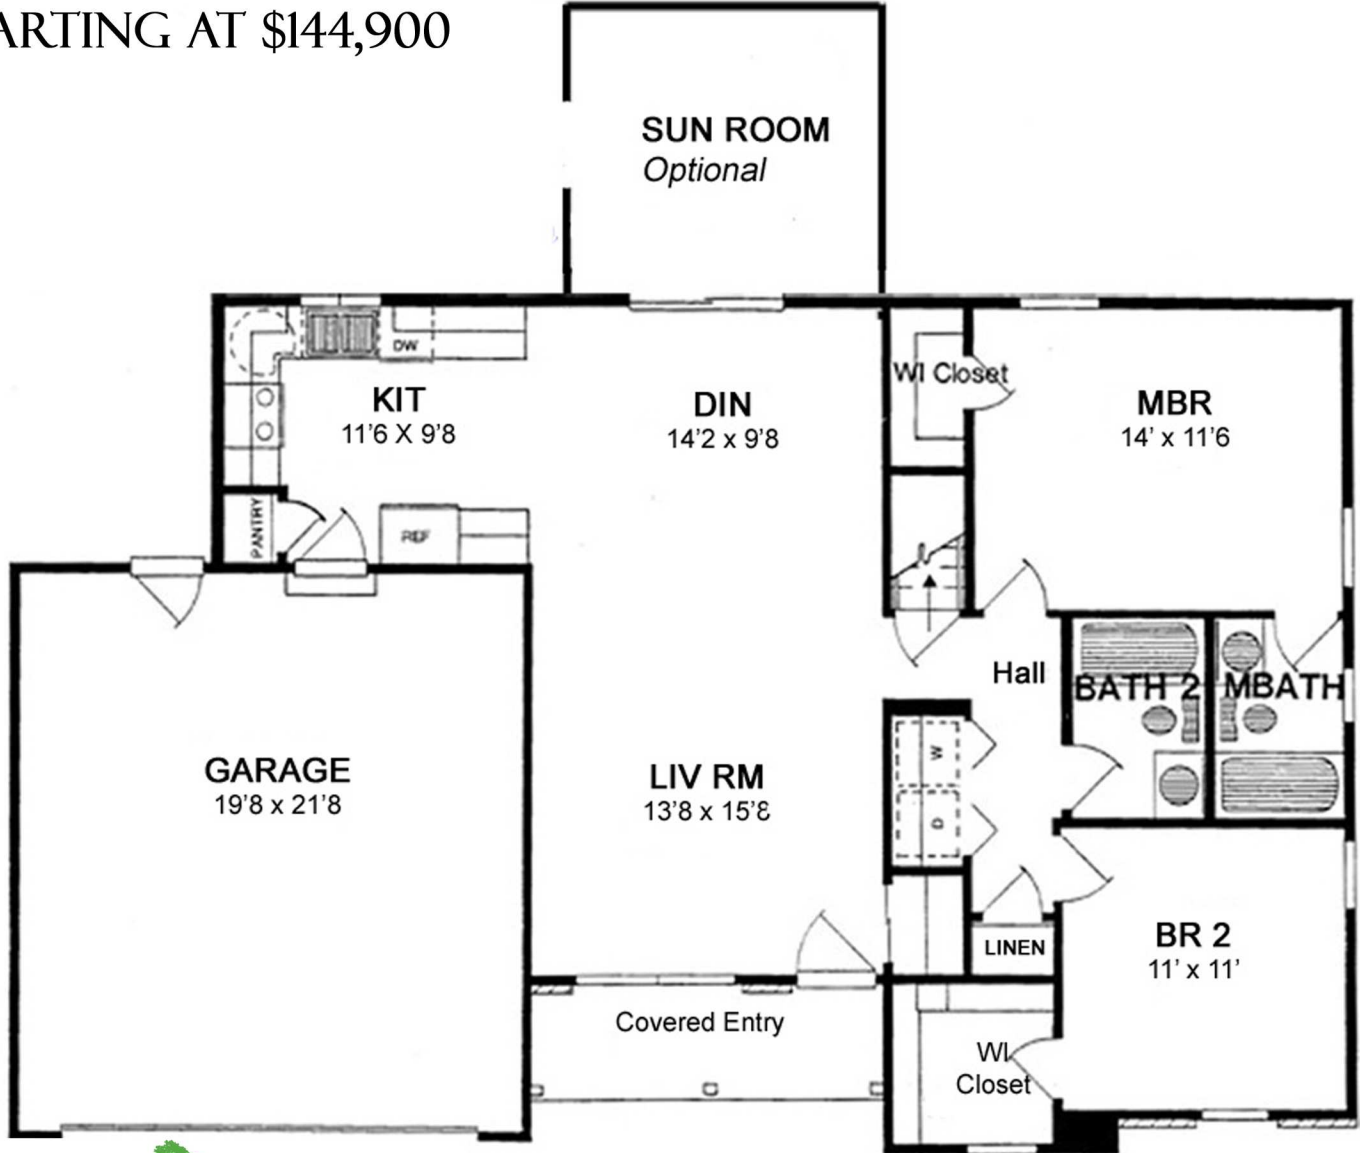

AVAILABLE OPTIONS:

- -SUN ROOM
- -BAY WINDOW
- -BRICK FRONT
- -FIREPLACE
- -GEOTHERMAL HEAT & A/C
- -EXTENDED MASTER SUITE
- -TILE & LAMINATE FLOORS

STARTING AT $144,900